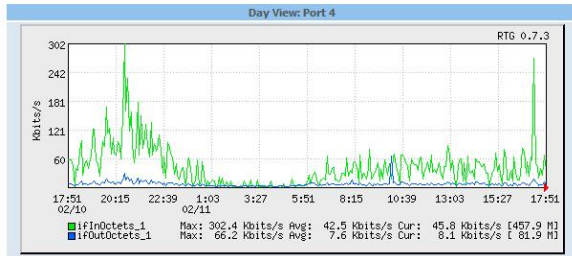

### REDUNDANT NETWORK

A carrier neutral network is important when choosing a colocation solution for your mission critical systems. If a provider fails, traffic is automatically re-routed over the next available path keeping your systems online and available to your customers with a 99.99% guarantee. Carriers currently include AT&T, Level3, and Savvis.

Description	System	Port	Status	Traffic Total	Traffic Limit	95th Percentile	Cost
igloo.icelab.net	sw1	4	active	67 GB	100 GB	2.78	\$ 0